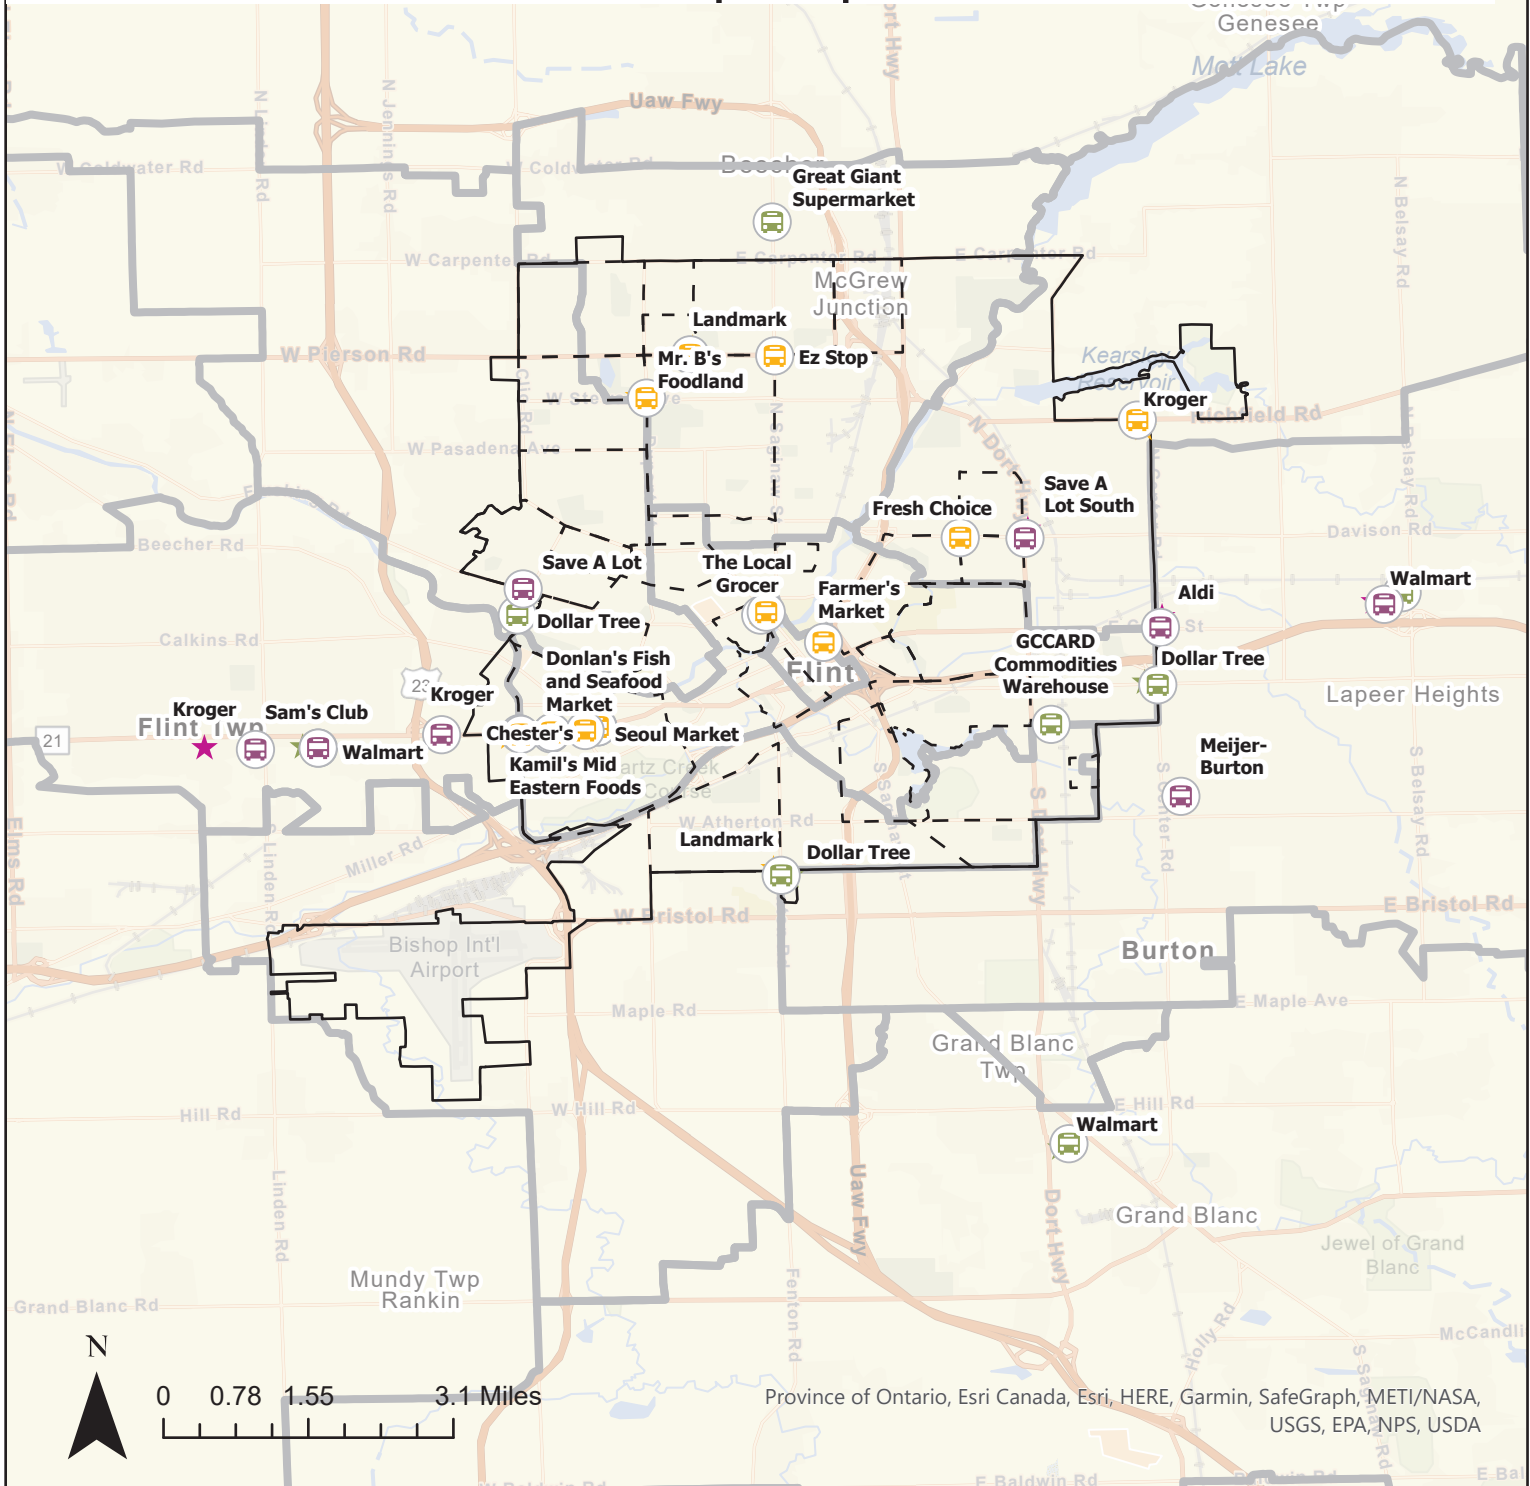

Flint Leverage Points Project (FLPP) Grocery and Bus Stop Map

Province of Ontario, Esri Canada, Esri, HERE, Garmin, SafeGraph, METI/NASA, USGS, EPA, NPS, USDA

Legend

-  Bus stop near frequently shopped locations
-  Bus stop near occasionally shopped locations
-  Bus stop near less frequently shopped locations
-  Occasionally Shopped Locations
-  Less frequently shopped locations
-  Frequently shopped locations
-  Flint Neighborhoods
-  Flint Boundary
-  Flint Zipcodes